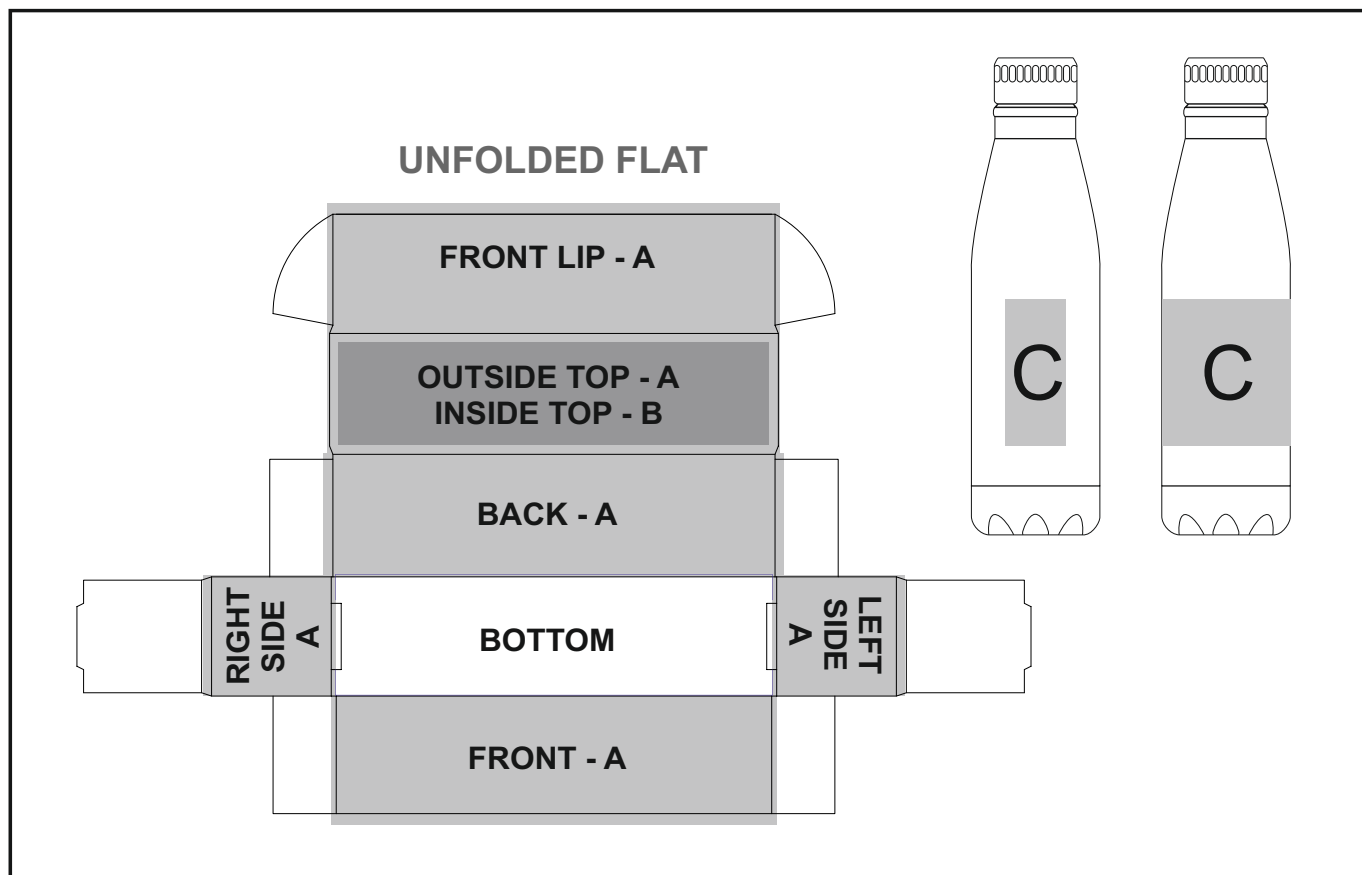

GF-AM-868-B

MARBELLA BOTTLE IN BIANCA CUSTOM GIFT BOX

Need to know:

- Includes 1-Position Direct Print on Box **AND** - Includes 1-Colour, 1-Position Screen Wrap (setup fee applies)
- Please note: All white from any image or artwork will not be printed, Colour displayed on screen is a representation of item when branded and is used for visual reference only.
- We cannot guarantee a colour match due to nature of the printing process and matt box finish.
- Due to the limited technology of one-pass printing with water base-inks onto the corrugated board, some imperfection can be found within the print.
- Due to inconsistency with the precut boards a lip of 1-3mm would not be branded on the front lip of the board. No Graphics/Branding on the Bottom of Box.
- All artwork must be designed/converted to CMYK. All JPEG artwork must be 300Dpi.

Branding Options:

Position A

1. Direct Print (DCP-2) - Full Colour
Size: 436,5mm wide x 364,5mm high

Position B

1. Direct Print (DCP-2) - Full Colour
Size: 258mm wide x 62mm high

Position C

1. Screen Wrap (SW) - 1 colour
Size: 200mm wide x 80mm high
2. Pad Print (PA) - 2 to 4 colours
Size: 33mm wide x 55mm high
3. Laser Engrave (LA) - White
Size: 30mm wide x 80mm high
4. Direct to Bottle (DP-C) - full colour
Size: 200mm wide x 80mm high